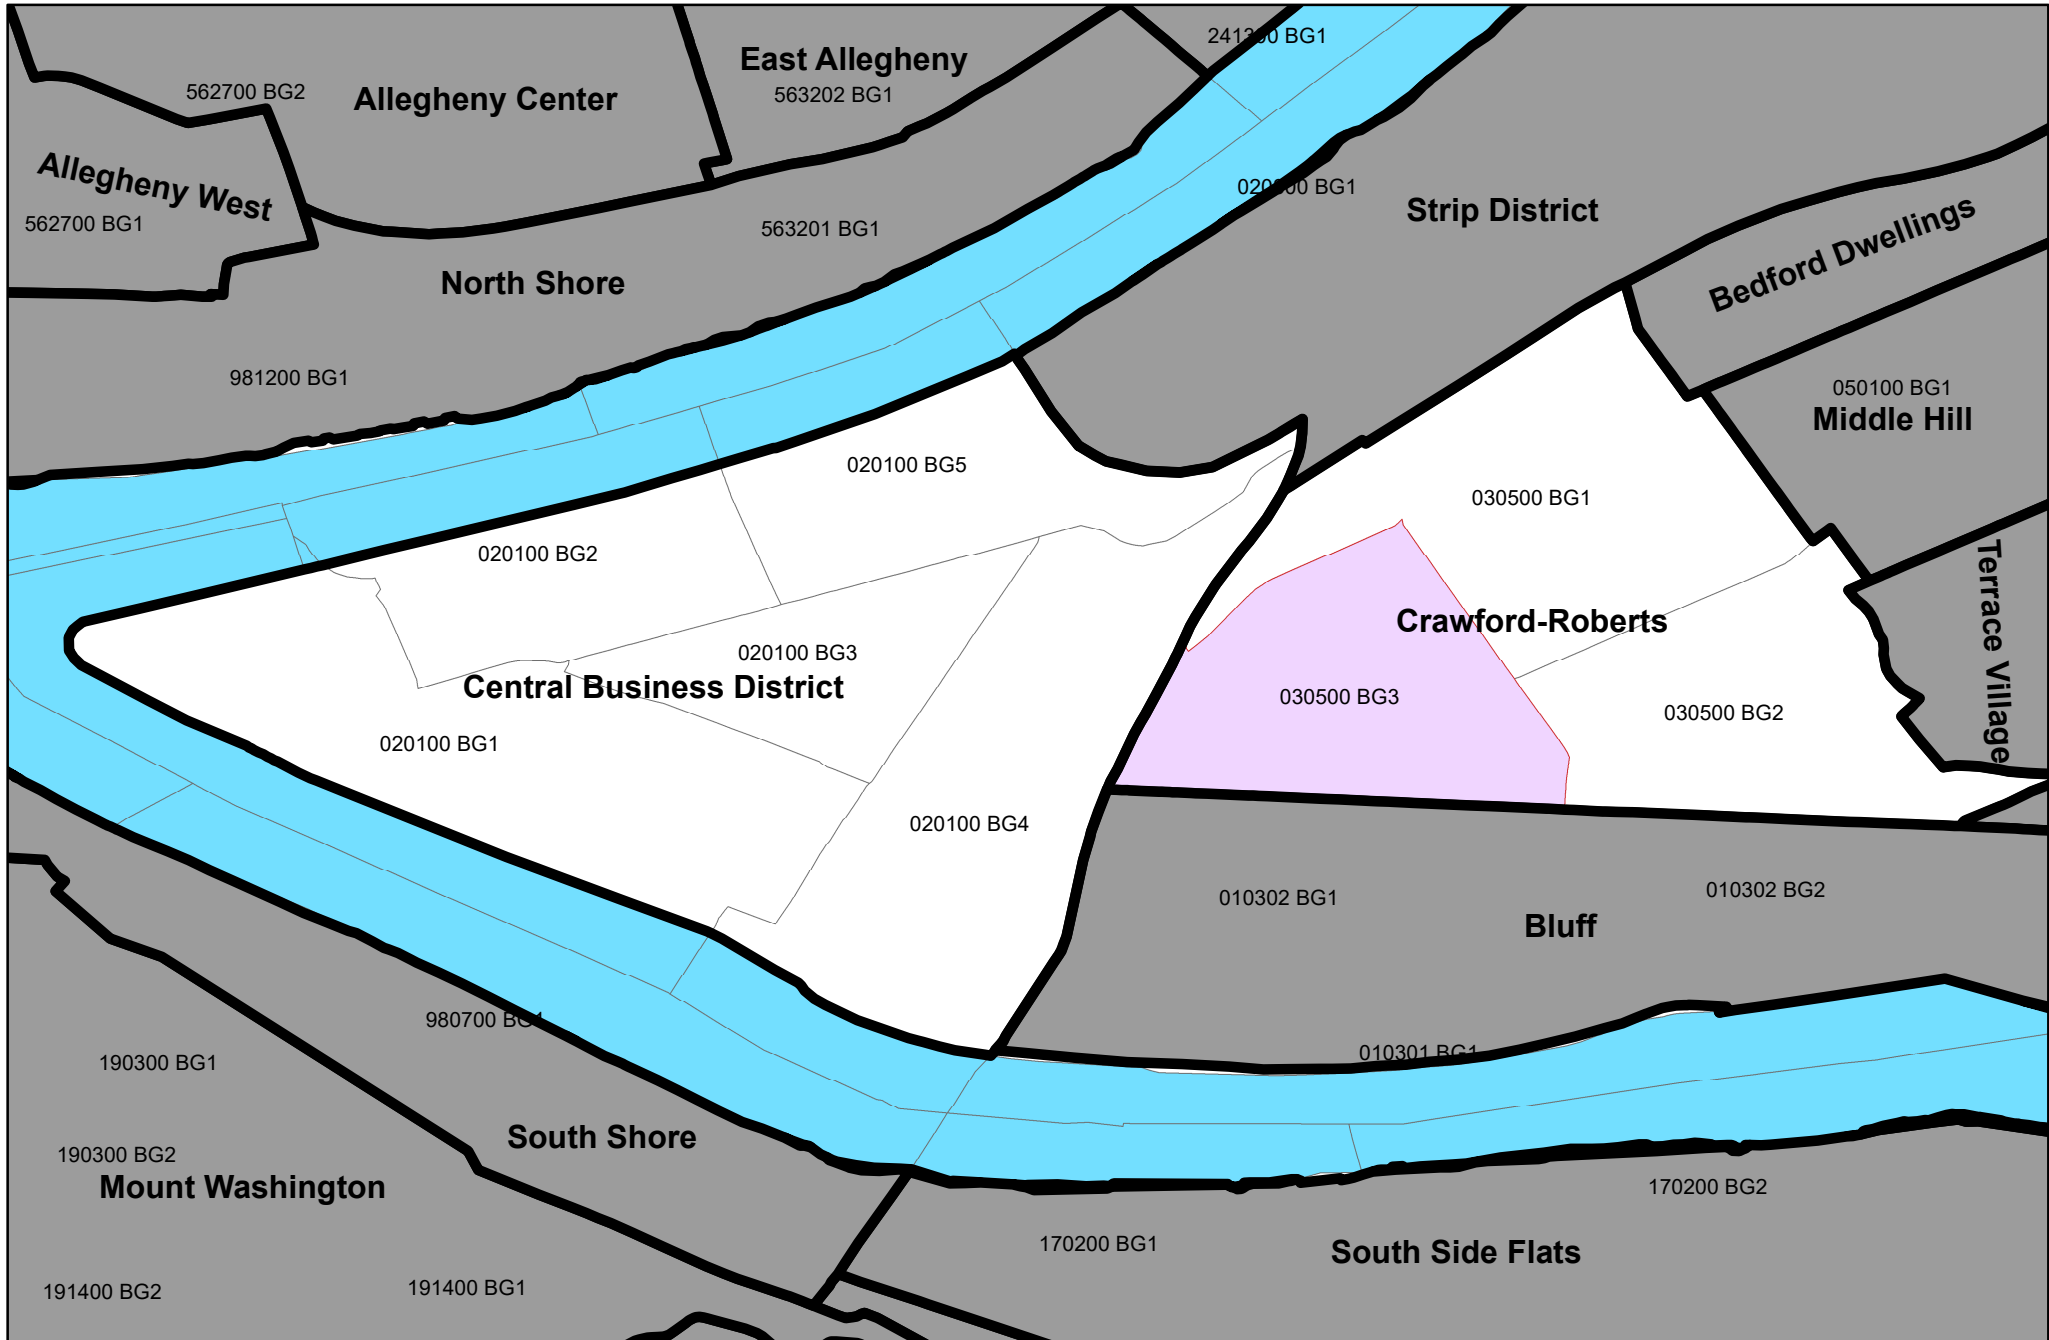

CENTRAL BUSINESS DISTRICT/CRAWFORD ROBERTS

PROPOSED REAPPORTIONMENT

562700 BG2

Allegheny Center

East Allegheny

563202 BG1

241200 BG1

Allegheny West

562700 BG1

563201 BG1

020500 BG1

Strip District

North Shore

Bedford Dwellings

981200 BG1

050100 BG1
Middle Hill

020100 BG5

030500 BG1

020100 BG2

Crawford-Roberts

020100 BG3

030500 BG3

030500 BG2

Central Business District

010301 BG1

South Shore

190300 BG2

Mount Washington

170200 BG2

191400 BG2

191400 BG1

170200 BG1