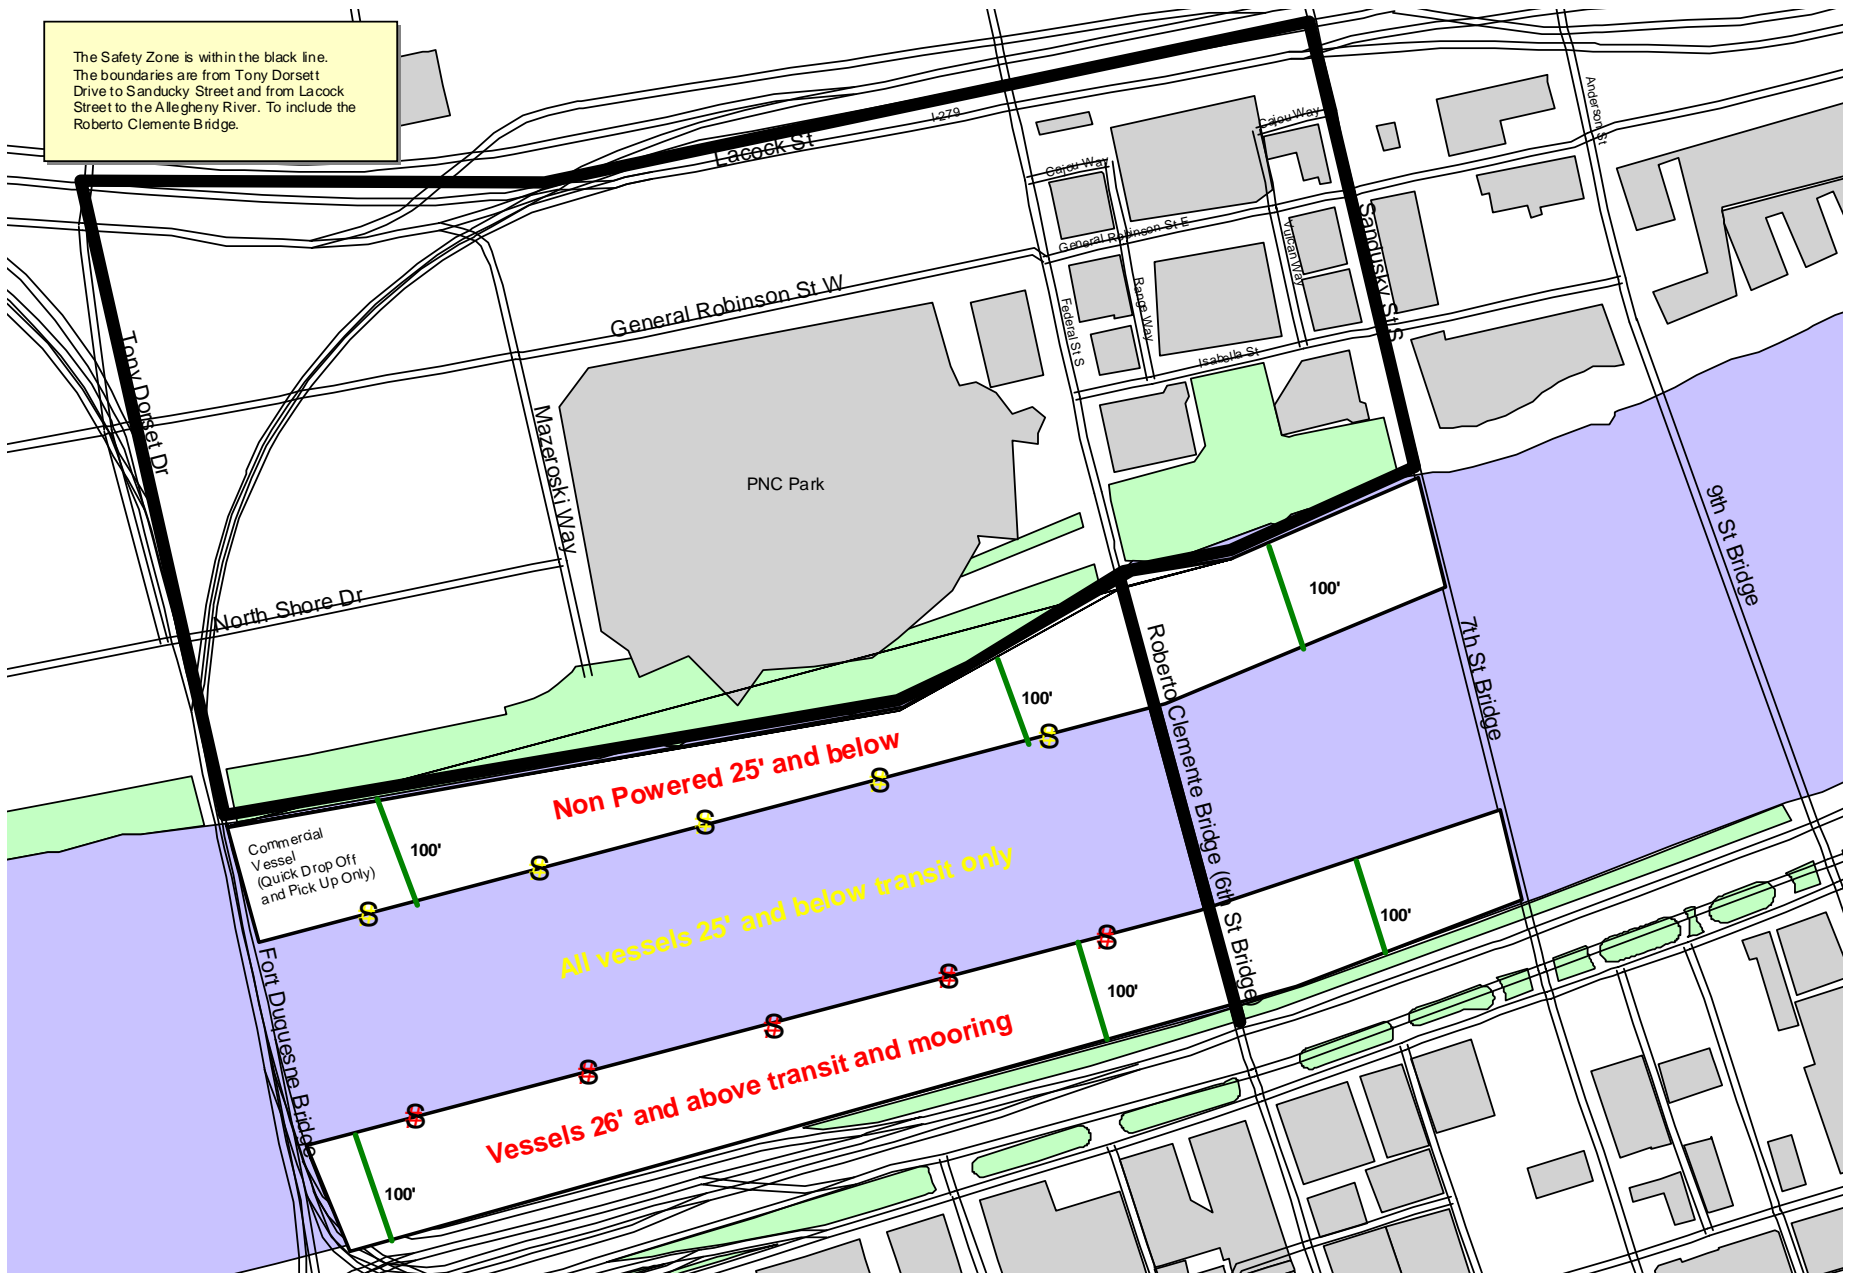

The Safety Zone is within the black line. The boundaries are from 11th Street to 9th Street and from Penn Avenue to the Allegheny River.

The Safety Zone is within the black line.
The boundaries are from Tony Dorsett Drive to Sanducky Street and from Lacoock Street to the Allegheny River. To include the Roberto Clemente Bridge.

The safety Zone is with the black line.
The boundaries are from Tony Dorsett Drive to Sandusky Street and from LaCock Street to the Allegheny River. To include the Robert Clemente bridge.

pnc park

100'

Nineteenth Street Bridge

Seventh Street Bridge

Sixth Street Bridge

Non Powered 25' And Below

100'

Majestic Landing 100'

Powered 25' And Below Transit Only

100'

Fort Duquesne Bridge

Vessels 26' And Above Transit and Mooring

100'

100'

Image © 2006 Sanborn

Google