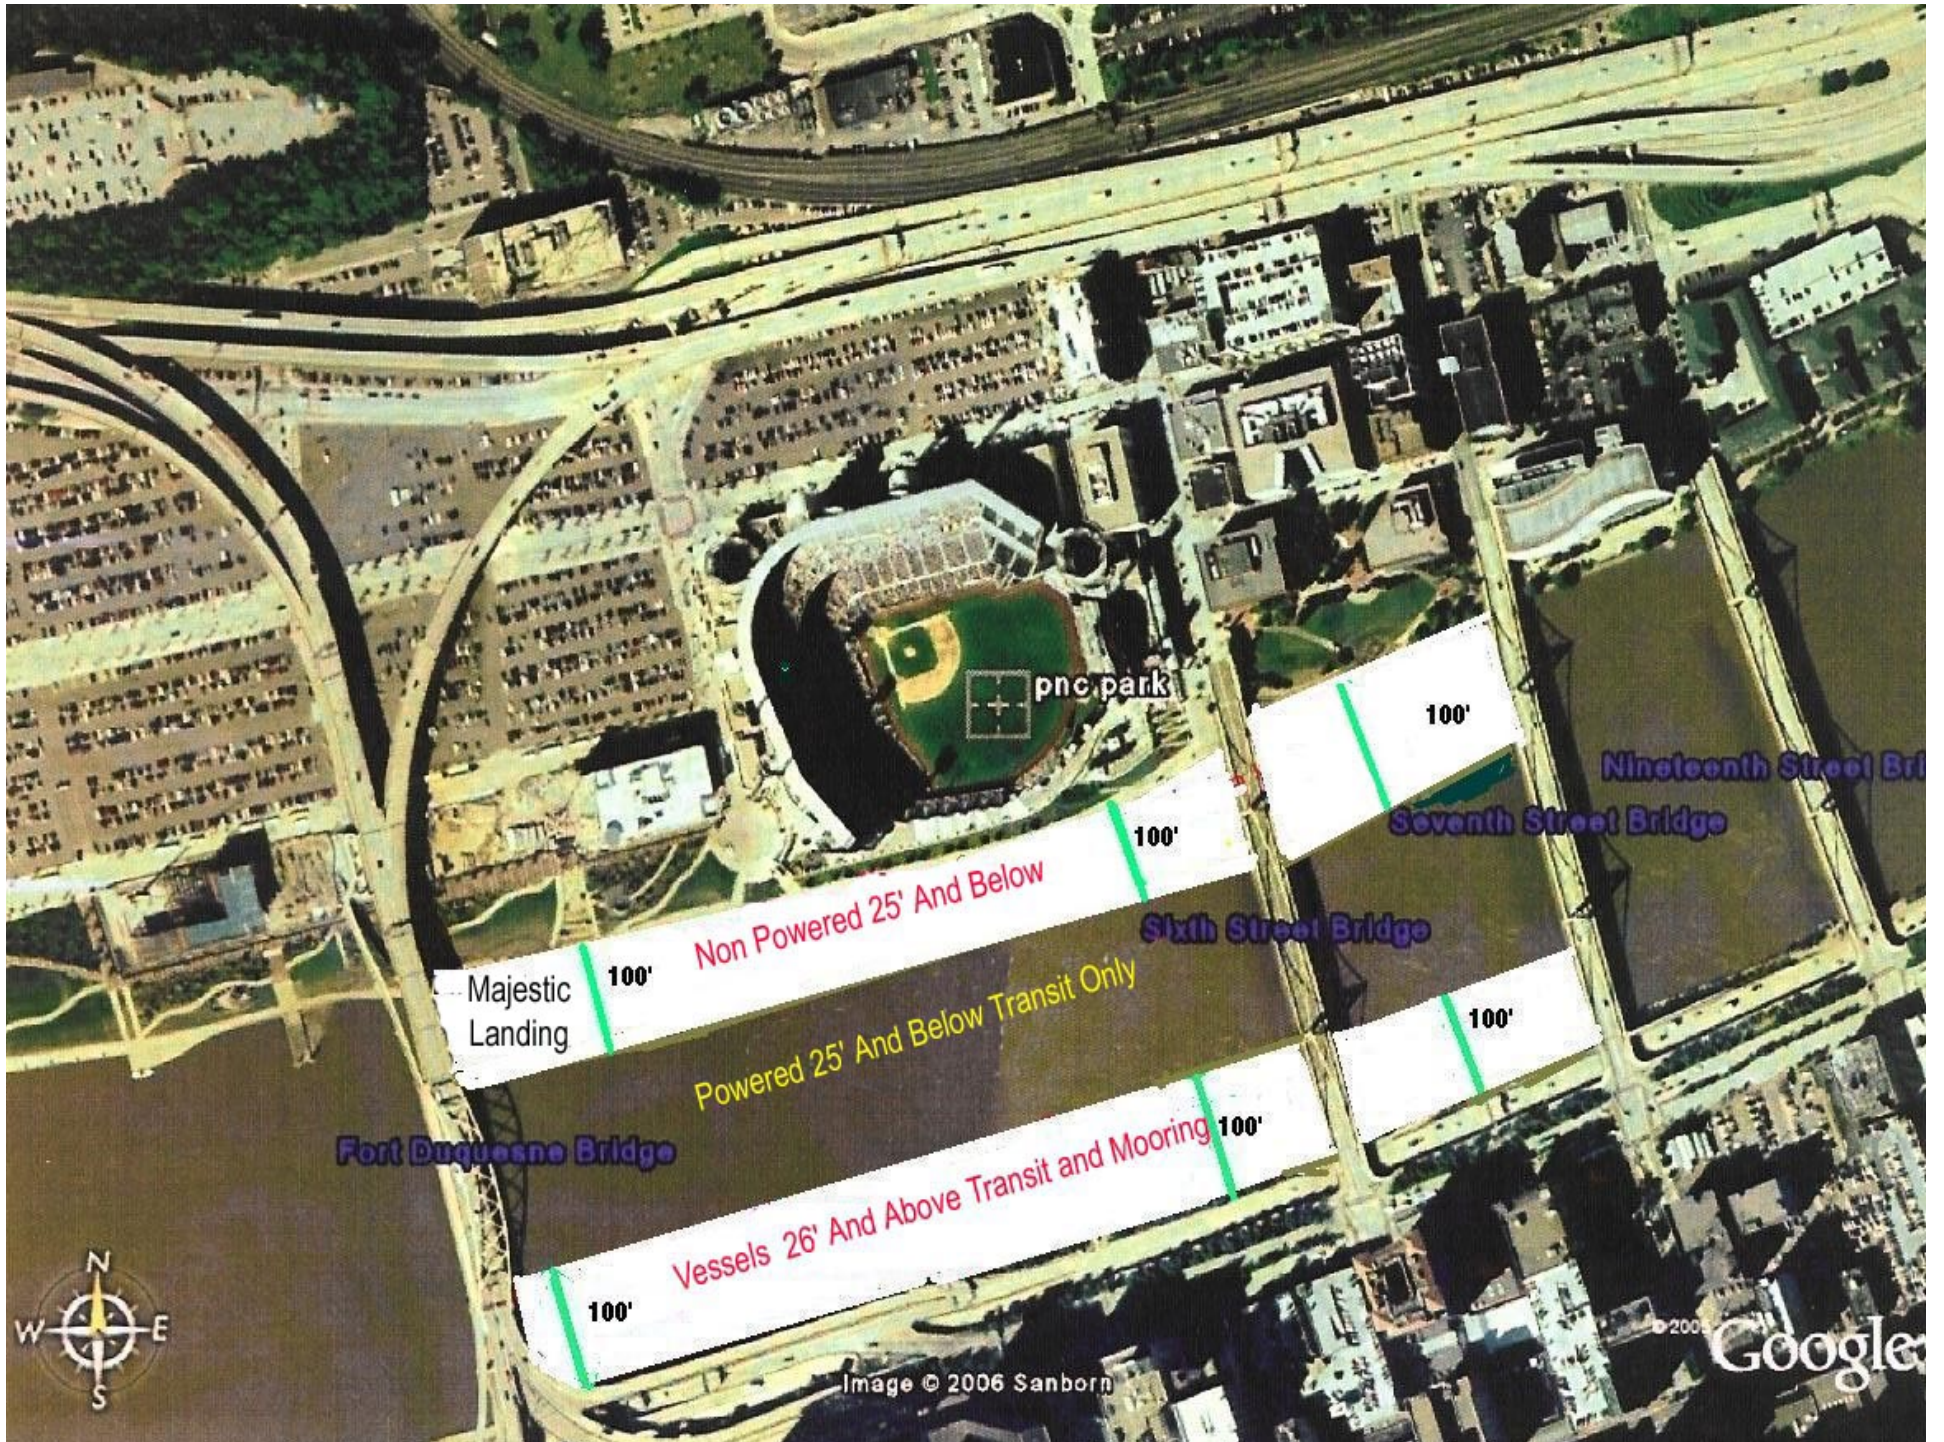

The Safety Zone is within the black line. The boundaries are from 11th Street to 9th Street and from Penn Avenue to the Allegheny River.

The Safety Zone is within the black line.
The boundaries are from Tony Dorsett Drive to Sanducky Street and from Lacoock Street to the Allegheny River. To include the Roberto Clemente Bridge.

The safety Zone is with the black line.
The boundaries are from Tony Dorsett Drive to Sandusky Street and from LaCock Street to the Allegheny River. To include the Robert Clemente bridge.

pnc park

100'

Nineteenth Street Bridge

Seventh Street Bridge

Sixth Street Bridge

Non Powered 25' And Below

100'

Majestic Landing 100'

Powered 25' And Below Transit Only

100'

Fort Duquesne Bridge

Vessels 26' And Above Transit and Mooring

100'

100'

Image © 2006 Sanborn

Google