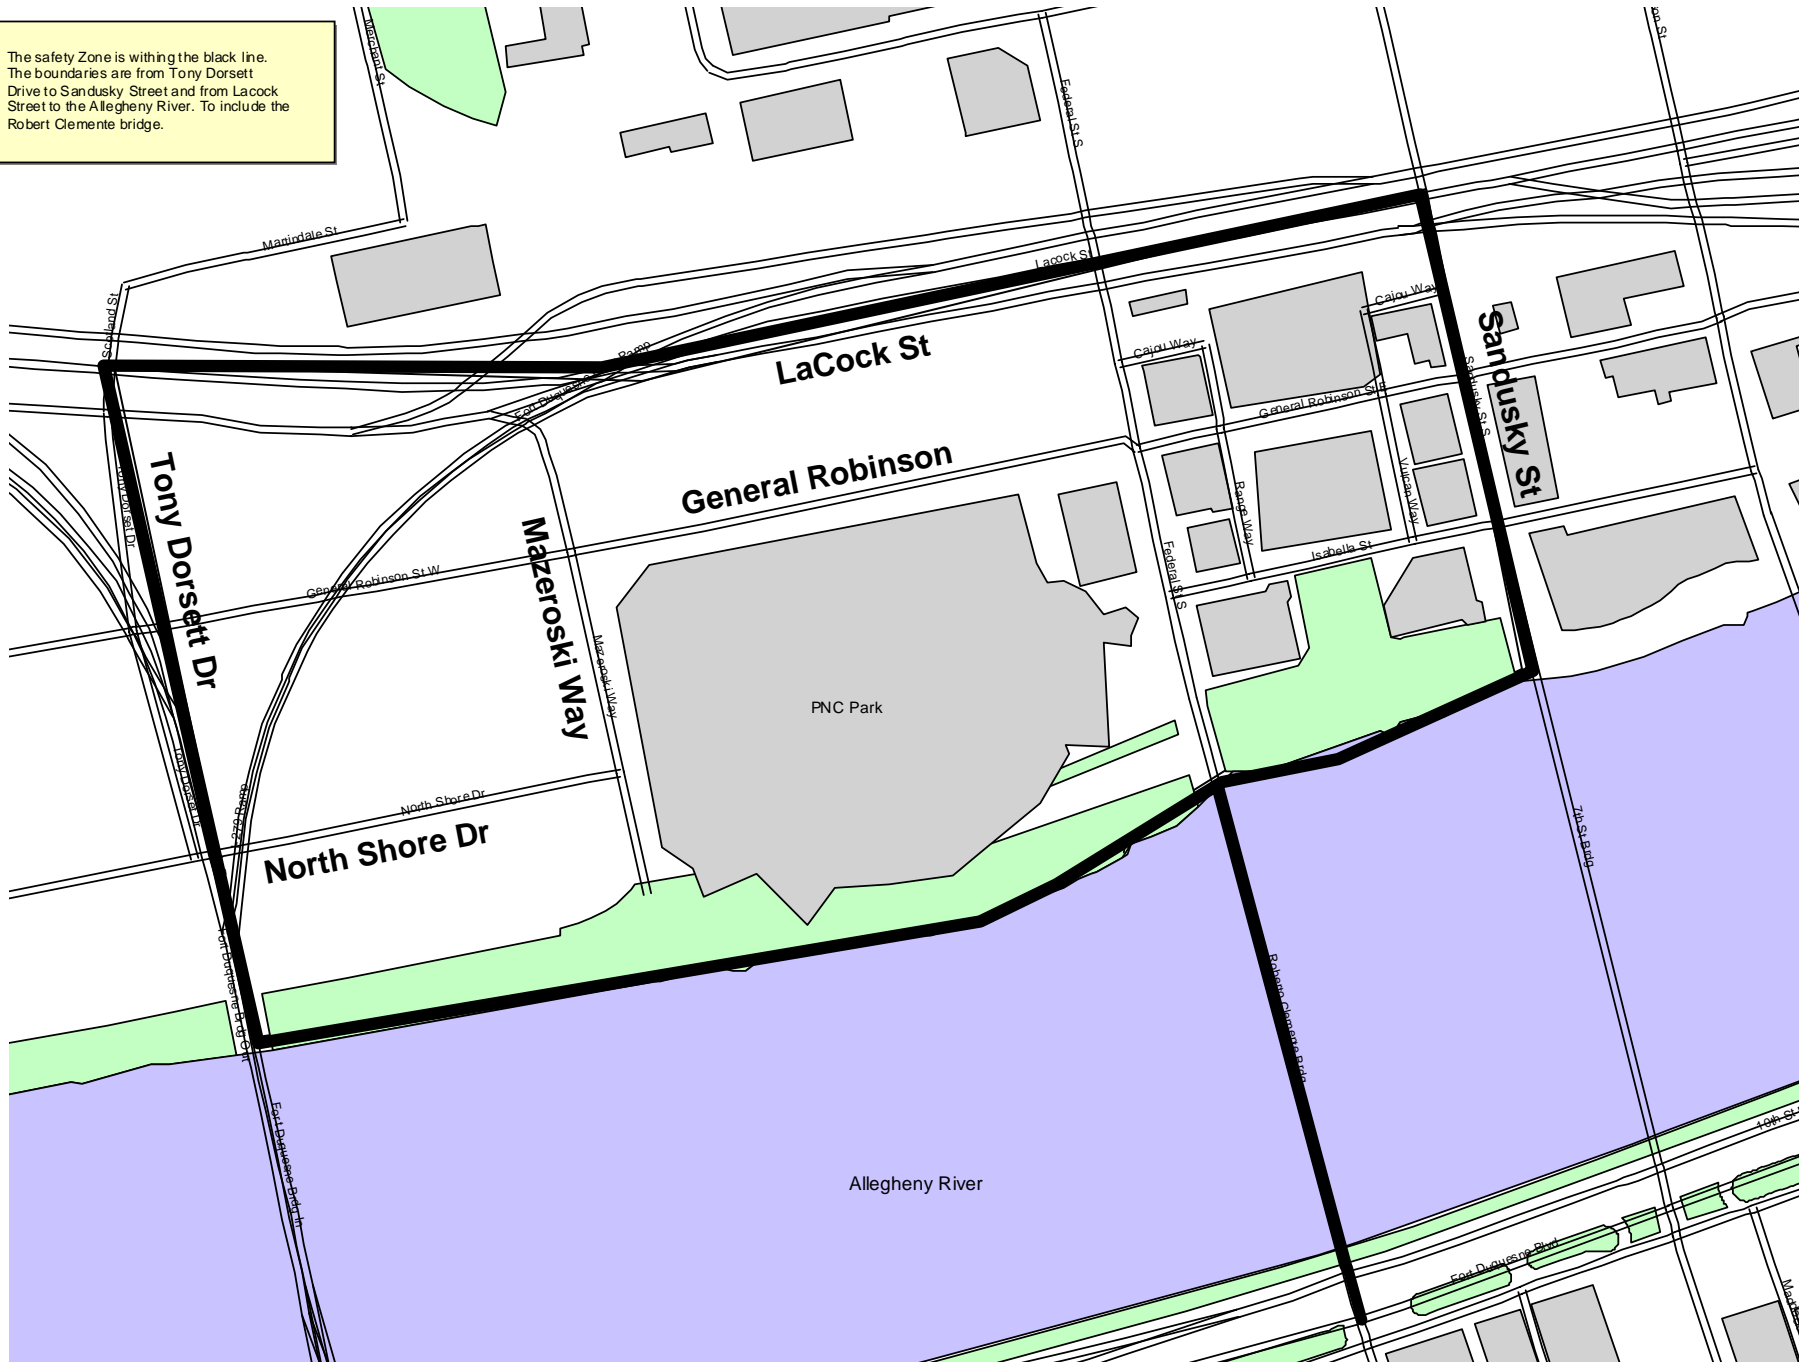

The Safety Zone is within the black line. The boundaries are from 11th Street to 9th Street and from Penn Avenue to the Allegheny River.

The Safety Zone is within the black line.
The boundaries are from Tony Dorsett Drive to Sanducky Street and from Lacoock Street to the Allegheny River. To include the Roberto Clemente Bridge.

The safety Zone is with the black line.
The boundaries are from Tony Dorsett Drive to Sandusky Street and from LaCock Street to the Allegheny River. To include the Robert Clemente bridge.

pnc park

100'

Nineteenth Street Bridge

Seventh Street Bridge

Sixth Street Bridge

Non Powered 25' And Below

100'

Majestic Landing 100'

Powered 25' And Below Transit Only

100'

Fort Duquesne Bridge

Vessels 26' And Above Transit and Mooring

100'

100'

Image © 2006 Sanborn

Google