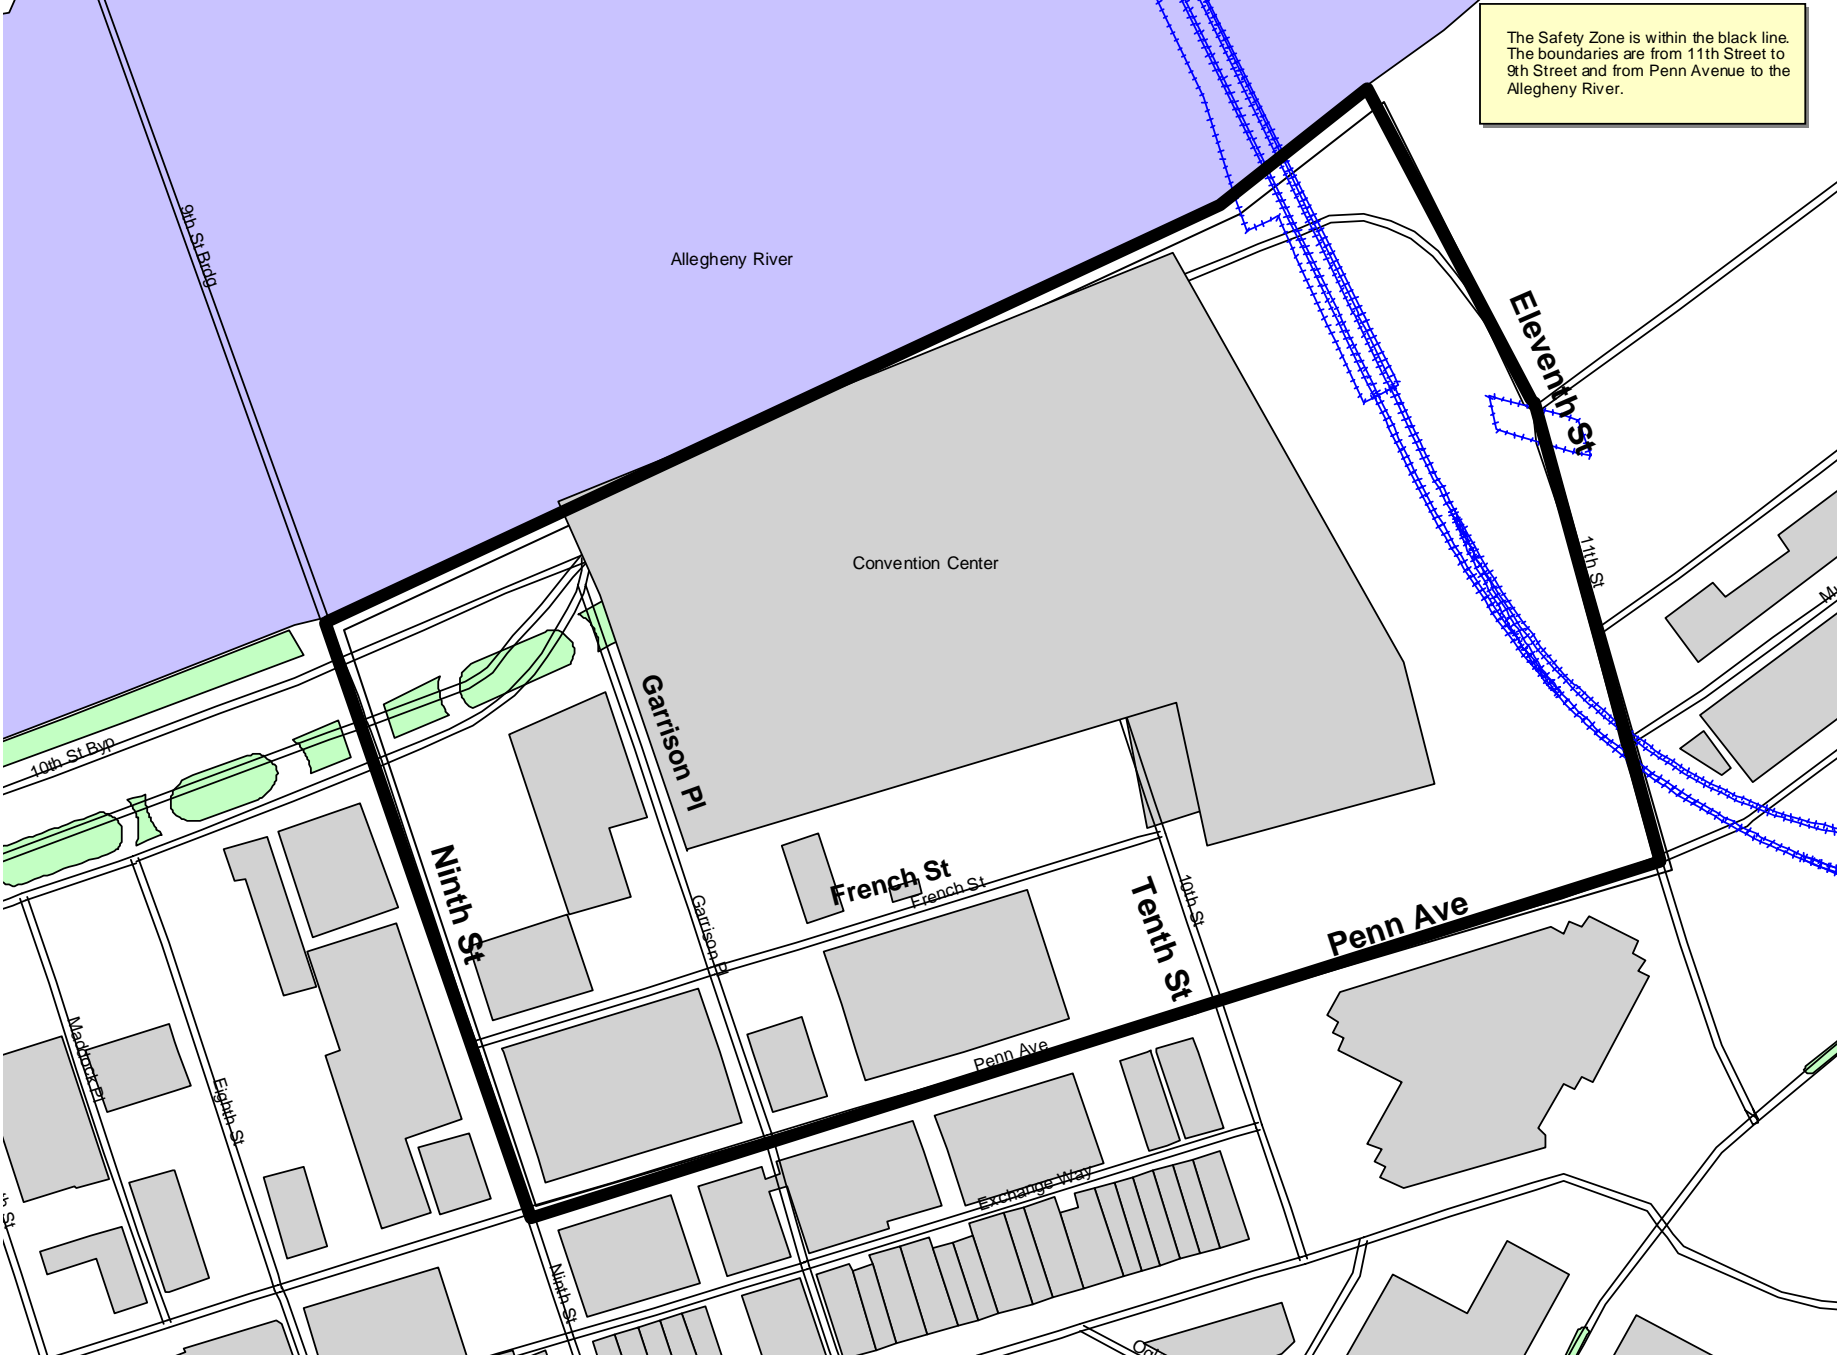

The Safety Zone is within the black line. The boundaries are from 11th Street to 9th Street and from Penn Avenue to the Allegheny River.

The Safety Zone is within the black line.
The boundaries are from Tony Dorsett Drive to Sanducky Street and from Lacoock Street to the Allegheny River. To include the Roberto Clemente Bridge.

The safety Zone is with the black line.
The boundaries are from Tony Dorsett Drive to Sandusky Street and from LaCock Street to the Allegheny River. To include the Robert Clemente bridge.

pnc park

100'

Nineteenth Street Bridge

Seventh Street Bridge

Sixth Street Bridge

Non Powered 25' And Below

100'

Majestic Landing 100'

Powered 25' And Below Transit Only

100'

Fort Duquesne Bridge

Vessels 26' And Above Transit and Mooring

100'

100'

Image © 2006 Sanborn

Google