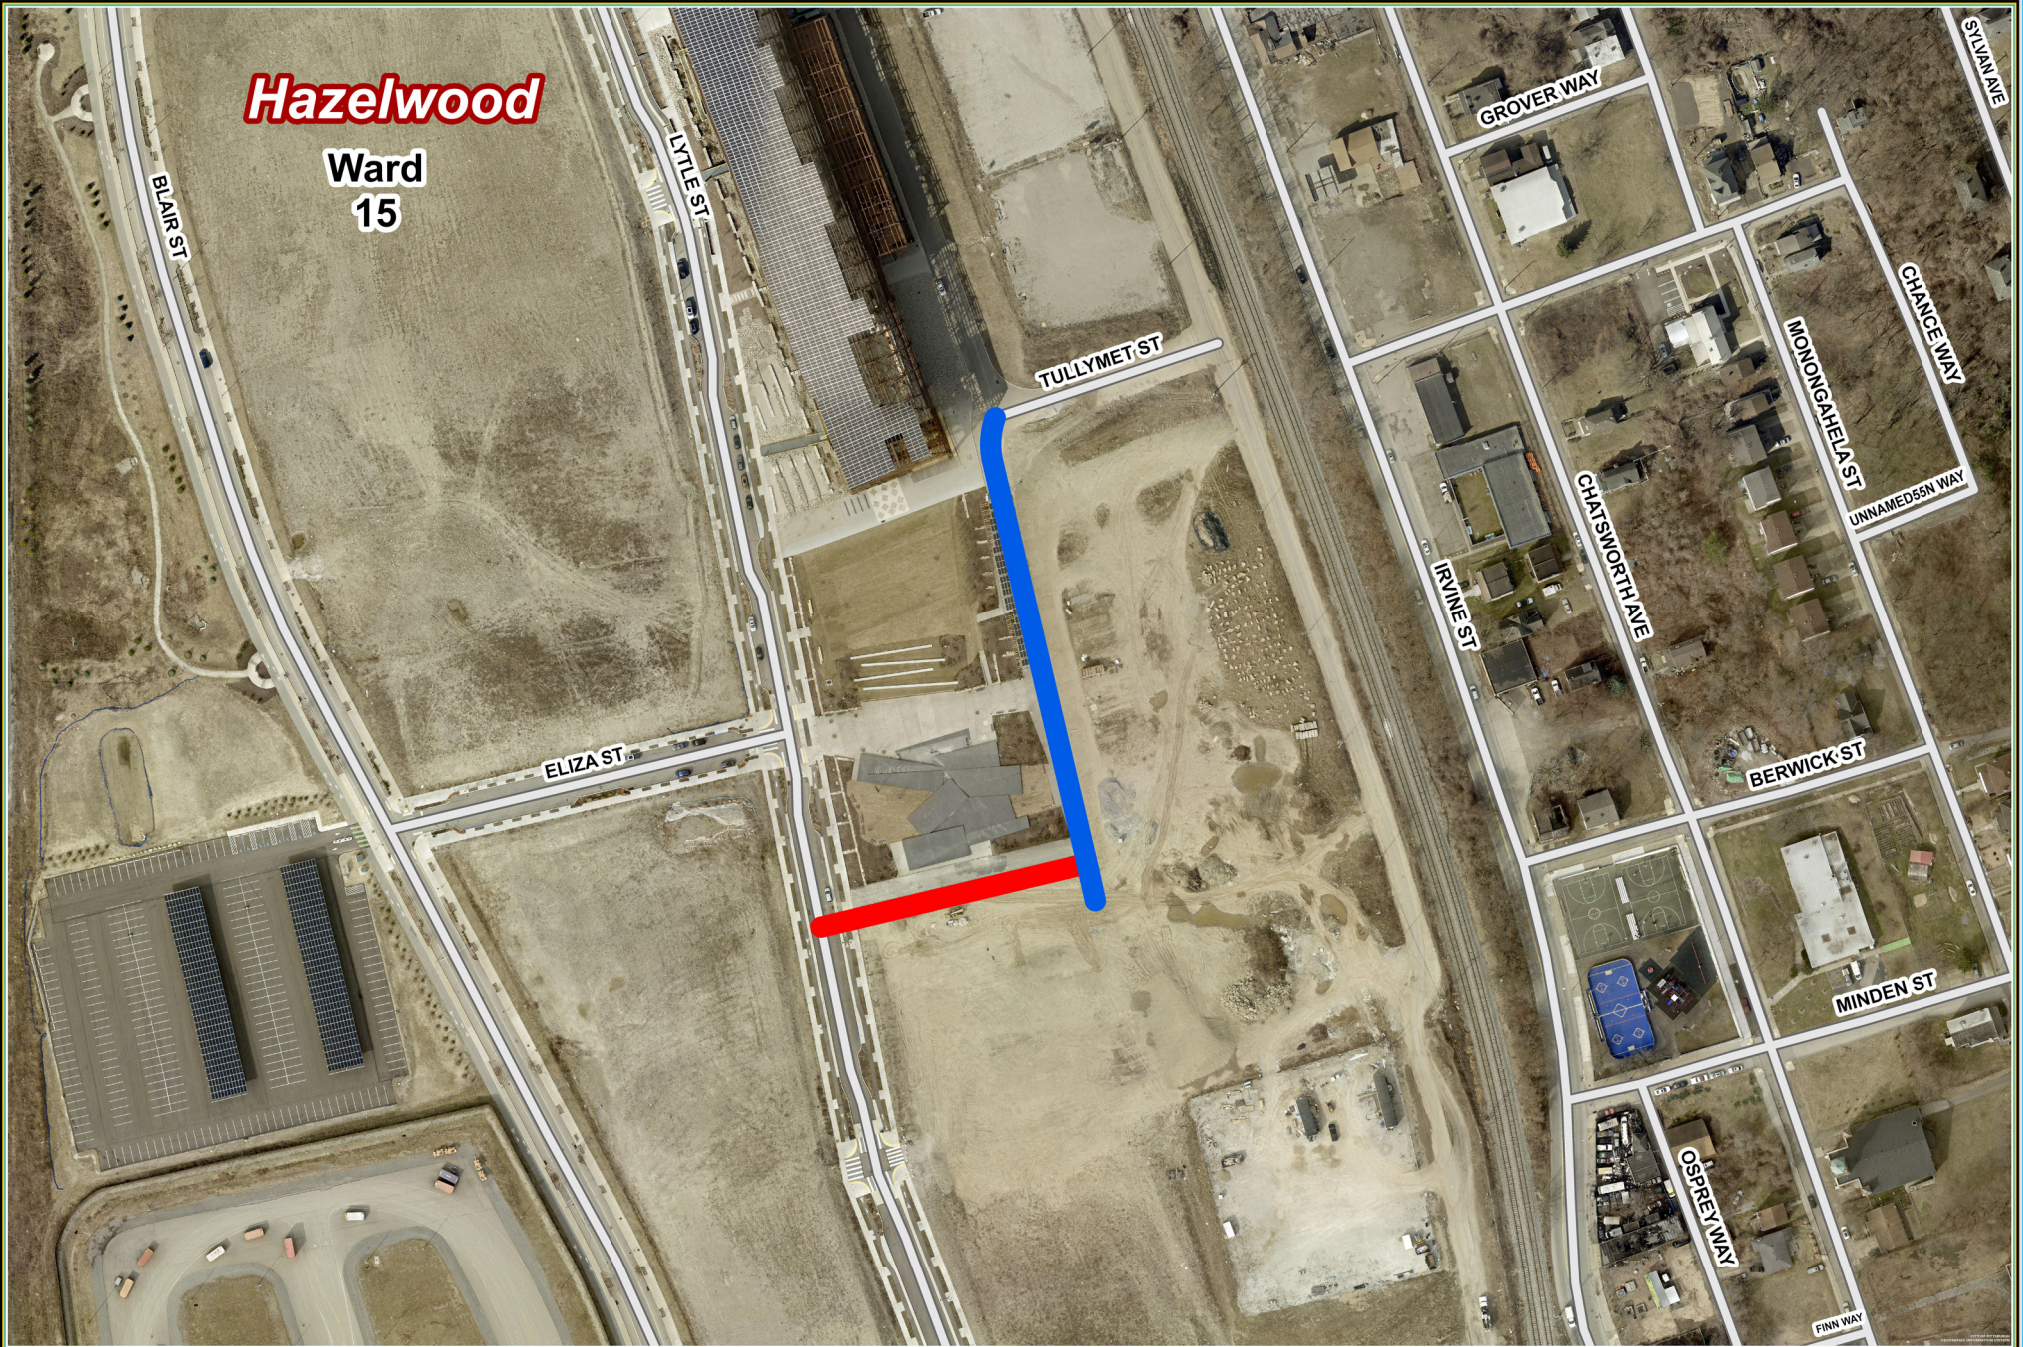

Hazelwood

Ward
15

CITY OF PITTSBURGH
GEOGRAPHIC INFORMATION SYSTEM
Proposed Street Names - Battery St &
Composite St Map
(Hazelwood Neighborhood)

MAP KEY

0 25 50 100 150 Feet